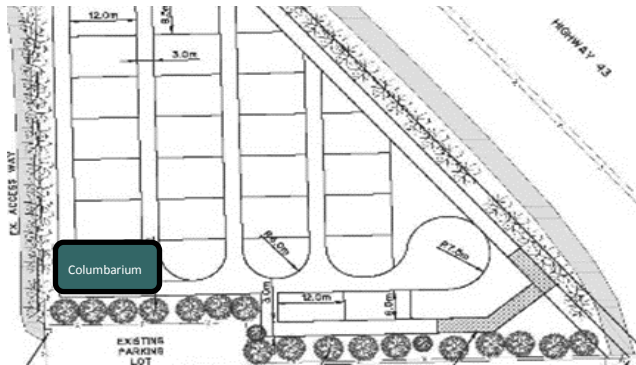

WHAT IS A COLUMBARIUM?

A structure with individual niches for urns containing cremains of deceased people. The columbarium contains 36 niches and the dimensions are: Height: 51.5" Length: 98.25" Width: 40.75"

WHAT ARE NICHEs?

Niches are compartments inside of a columbarium structure dedicated to hold urns. Niche dimensions inside: 12.5" x 12.5" x 14". Each niche can hold two urns. Engraved bronze plaques identify each niche.

WHERE WILL THE COLUMBARIUM BE LOCATED?

The columbarium is located within the future expansion area of the Mayerthorpe Cemetery.